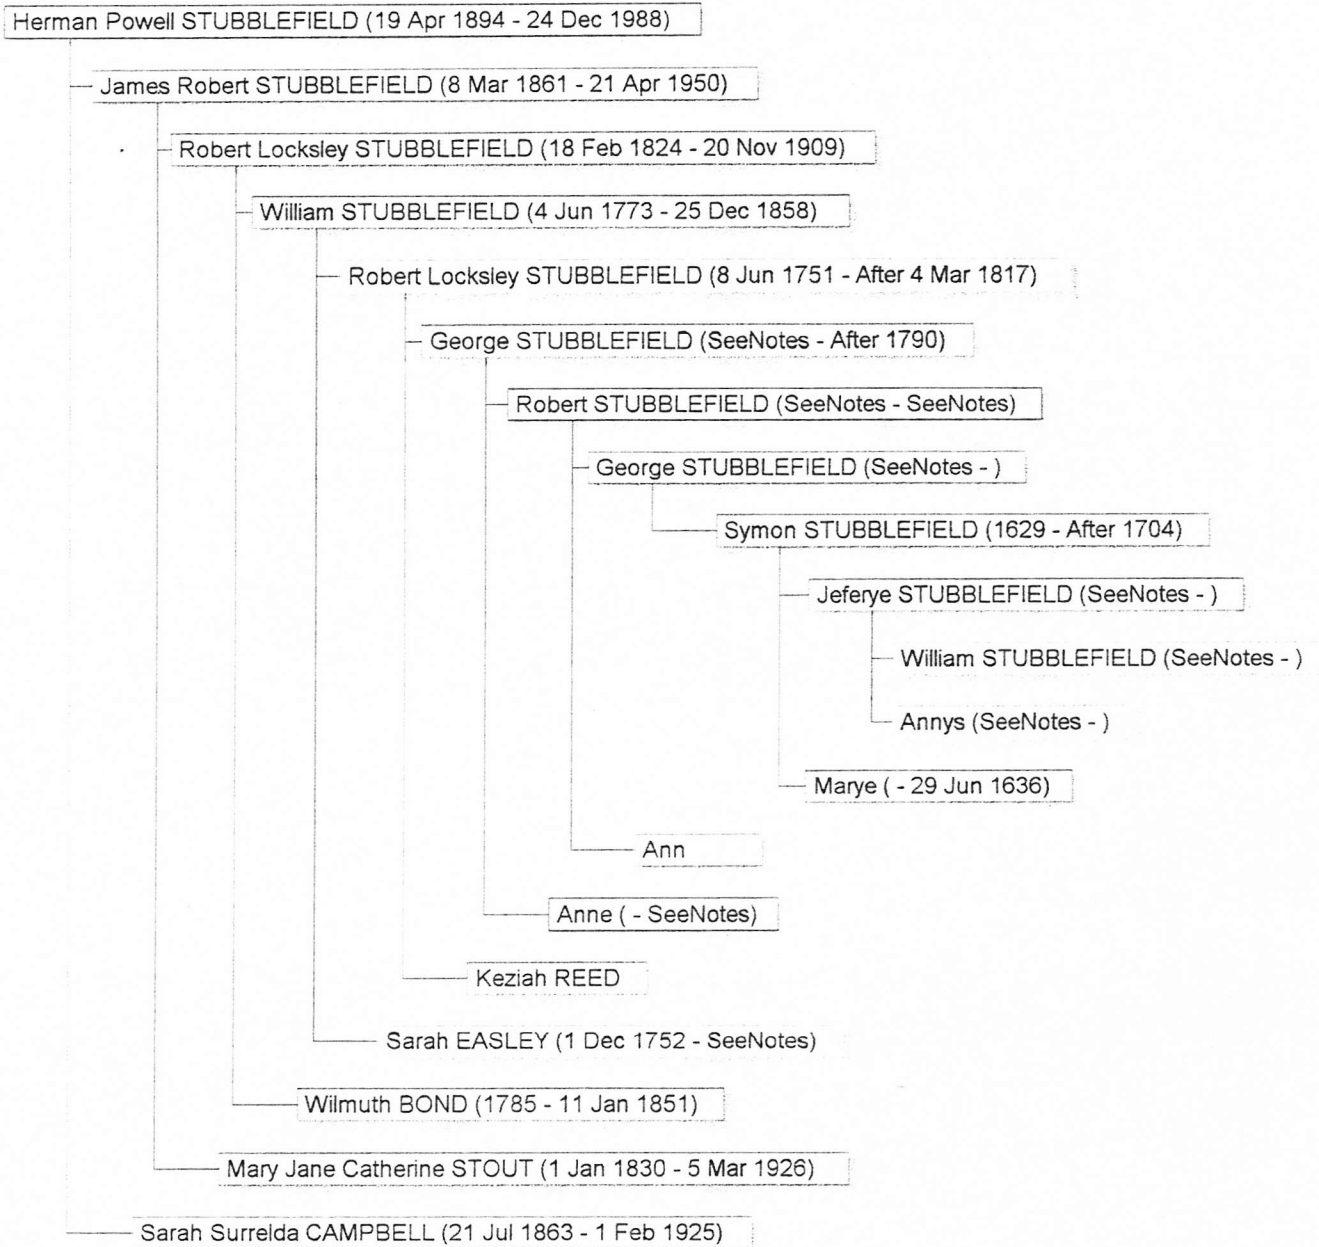

HERMAN POWELL STUBBLEFIELD
PEDIGREE CHART